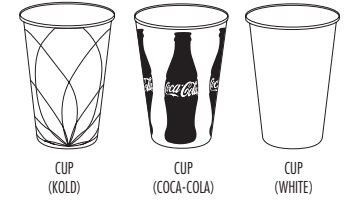

Our Karat<sup>®</sup> paper cold cups are made from premium paper and are double poly lined to prevent leaking. Paper cold cups are designed with a rolled rim for added strength. Karat paper cold cups are widely used at the water cooler, break room and restaurants for water, iced tea, fountain drinks and slushes. Karat paper cold cups are recyclable.