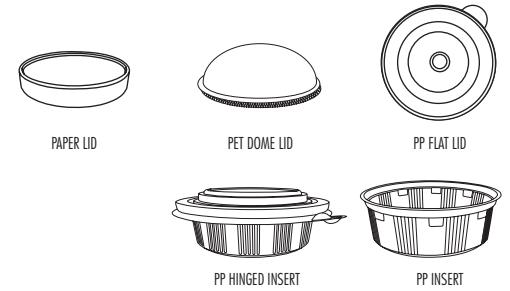

PAPER FOOD CONTAINER LIDS

ITEM#	DESCRIPTION	RIM DIAMETER (MM)	CASE DIMENSIONS				WEIGHT		PALLET CONFIGURATION			PACKAGING			UPC CODE
			LENGTH (INCHES)	WIDTH (INCHES)	HEIGHT (INCHES)	CASE CUBE (CU. FT)	GROSS WEIGHT (LBS)	NET WEIGHT (LBS)	CASES/ TIERS	TIERS/ PALLETS	PALLET CONFIG.	SLEEVES PER CASE	COUNT PER SLEEVE	CASE (PCS/ CASE)	
C-KDL76-PP	PP Flat Lids for 4 oz Food Containers - Vented	76	16.38	13.25	12.50	1.57	5.03	3.92	9	4	36	20	50	1,000	815812014158
C-KDL87-PP	PP Flat Lids for 5 oz Food Containers - Vented	87	18.38	14.75	12.88	2.02	6.53	5.42	9	9	81	20	50	1,000	815812015582
C-KDL95-PP	PP Flat Lids for 8 oz Food Containers - Vented	95	19.50	13.13	15.63	2.32	7.70	6.60	7	5	35	20	50	1,000	877183003179
C-KDL96-PP	PP Flat Lids for 6, 10 oz Food Containers - Vented	96	19.88	10.50	16.13	1.95	9.90	8.14	7	5	35	20	50	1,000	815812012031
C-KDL100-PP	PP Flat Lids for 12 oz Food Containers - Vented	100	21.38	12.75	16.88	2.66	8.80	7.70	7	5	35	20	50	1,000	877183003193
C-KDL112-PP	PP Flat Lids for 16 oz Food Containers - Vented	112	23.00	12.88	18.38	3.15	11.02	9.48	6	5	30	20	50	1,000	877183003216
C-KDL127-PP	PP Flat Lids for 20 oz Food Containers - Vented	127	20.75	13.13	15.50	2.44	8.80	7.70	7	5	35	12	50	600	877183003230
C-KDL142-PP	PP Flat Lids for 24-32 oz Food Containers - Vented	142	22.78	12.50	17.25	2.84	9.90	8.80	6	5	30	12	50	600	877183003254
C-KDL76-PET	PET Round Dome Lids 4 oz Food Containers	76	16.13	13.13	10.50	1.29	7.69	5.93	9	7	63	20	50	1,000	877183000109
C-KDL87-PET	PET Round Dome Lids 5 oz Food Containers	87	18.00	14.75	10.75	1.65	8.77	7.67	10	5	50	20	50	1,000	877183005111
C-KDL95-PET	PET Round Dome Lids 8 oz Food Containers	95	20.00	16.13	14.25	2.66	8.80	7.50	6	6	36	20	50	1,000	877183003070
C-KDL96-PET	PET Round Dome Lids 6, 10 oz Food Containers	96	19.75	16.13	11.00	2.03	11.31	9.11	7	6	42	20	50	1,000	877183003056
C-KDL106-PET	PET Round Dome Lids 12 oz Food Containers	100	21.75	17.63	12.25	2.72	11.90	10.50	4	7	28	20	50	1,000	877183003094
C-KDL116-PET	PET Round Dome Lids 16 oz Food Containers	116	23.25	19.25	11.13	2.88	13.40	12.10	4	8	32	20	50	1,000	877183003117
C-KDL130-PET	PET Round Dome Lids 20 oz Food Containers	127	21.63	16.75	11.88	2.49	10.10	9.00	4	7	28	12	50	600	877183001311
C-KDL142-PET	PET Straight Dome Lid 24-32 oz Food Containers	142	24.00	18.25	12.50	3.17	14.05	11.88	4	7	28	12	50	600	877183004732
C-KDL96-PPRW	Paper lid for 6/10 oz Paper Food Container (White)	96	21.65	17.72	26.38	5.86	19.51	17.31	4	3	12	20	50	1000	810009919971
C-KDL142-IS	18 oz PP Insert for 24-32 oz Food Container	139	22.83	17.32	11.81	2.7	11.09	8.89	4	4	16	12	50	600	810009919834
C-HDL142-IS	16 oz PP Hinged Insert for 24-32 oz Food Container	142	23.62	16.93	18.50	4.28	13.67	11.46	5	5	25	6	50	300	810098621649