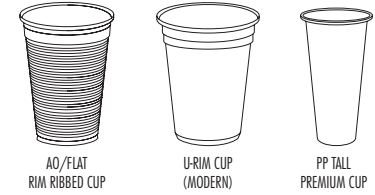

POLYPRO/PP COLD CUP

Custom Printing Available
Lead Time 8-12 Weeks
One Time Set-up Fee Applies

Material Translucent Plastic PP (Cup & Lid)
Sizes 9 oz, 10 oz, 12 oz, 16 oz, 20 oz, 24 oz, 32.
Designs Clear, Matte or Custom Print
Matching Lids Flat Lid & Dome Lid