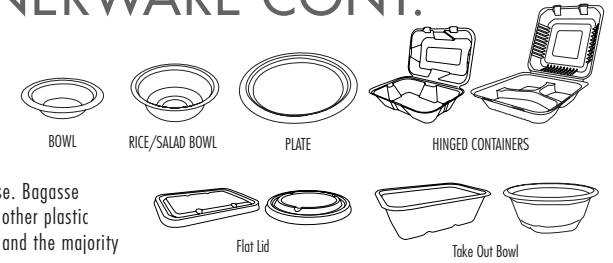

BAGASSE CONTAINERS & DINNERWARE CONT.

Material Eco-Friendly Compostable Sugarcane Fiber

Tableware Type Round Plate, Oval Plate, Bowl, Rice Bowl, Hinged Container, Round Take Out Bowl, Rectangular Take Out Bowl

Designs White, Natural, Clear

The Karat Earth® Bagasse products are eco-friendly, recyclable and made from a sustainable material — bagasse. Bagasse is made from the left over fibers from the sugar extraction process, and is a great alternative to Styrofoam or other plastic products. The products are durable, sturdy, and microwavable. They have a holding temperature up to 212° F and the majority are BPI certified.

ITEM#	DESCRIPTION	CASE DIMENSIONS				WEIGHT		PALLET CONFIGURATION			PACKAGING			UPC CODE
		LENGTH (INCHES)	WIDTH (INCHES)	HEIGHT (INCHES)	CASE CUBE (CU. FT)	GROSS WEIGHT (LBS)	NET WEIGHT (LBS)	CASES/ TIERS	TIERS/ PALLETS	PALLET CONFIG.	SLEEVES PER CASE	COUNT PER SLEEVE	CASE (PCS/ CASE)	
KE-BTC24N	24 oz Bagasse Take Out Container, Rectangular (Natural)	22.05	14.76	10.63	2.00	20.94	19.84	5	5	25	4	125	500	810009916987
KE-BHC66-1C	6" x 6" Compostable Bagasse Containers, 1-Compartment (White)	18.90	13.39	12.99	1.90	22.71	20.95	7	6	42	10	50	500	815812016916
KE-BHC88-1C	8" x 8" Compostable Bagasse Containers, 1-Compartment (White)	20.47	17.13	8.66	1.76	16.98	15.87	6	8	48	4	50	200	815812016930
KE-BHC88-3C	8" x 8" Compostable Bagasse Containers, 3-Compartments (White)	17.50	14.96	8.86	1.34	18.52	16.76	6	8	48	4	50	200	815812016954
KE-BHC96-1C	9" x 6" Compostable Bagasse Containers, 1-Compartment (White)	14.96	12.60	9.65	1.05	14.99	13.23	9	8	72	4	50	200	815812016268
KE-BHC99-1C	9" x 9" Compostable Bagasse Containers, 1-Compartment (White)	19.10	14.50	10.00	1.60	20.29	18.52	6	7	42	4	50	200	815812016282
KE-BHC99-3C	9" x 9" Compostable Bagasse Containers, 3-Compartments (White)	19.00	14.38	10.00	1.58	20.29	18.52	6	7	42	4	50	200	815812016305
KE-BHC66-1CFF	6" x 6" Compostable Bagasse Containers, 1-Compartment (White), PFAS Free	18.90	12.60	12.20	1.68	25.35	23.15	6	5	30	10	50	500	810009918400
KE-BHC88-1CFF	8" x 8" Compostable Bagasse Containers, 1-Compartment (White), PFAS Free	17.72	15.16	8.27	1.29	18.08	16.75	6	7	42	4	50	200	810009918417
KE-BHC88-3CFF	8" x 8" Compostable Bagasse Containers, 3-Compartments (White), PFAS Free	17.72	15.16	8.27	1.29	18.08	16.75	6	9	54	4	50	200	810098621922
KE-BHC96-1CFF	9" x 6" Compostable Bagasse Containers, 1-Compartment (White), PFAS Free	16.34	12.60	9.45	1.13	17.86	16.53	9	6	54	4	50	200	810009918424
KE-BHC99-1CFF	9" x 9" Compostable Bagasse Containers, 1-Compartment (White), PFAS Free	18.90	14.57	9.45	1.51	20.06	18.52	6	7	42	4	50	200	810009918431
KE-BHC99-3CFF	9" x 9" Compostable Bagasse Containers, 3-Compartments (White), PFAS Free	18.90	12.60	9.45	1.30	20.06	18.52	6	7	42	4	50	200	810098624107
KE-BHC66N-1C	6" x 6" Bagasse Hinged Container, 1-Compartment (Natural)	19.49	12.60	12.40	1.76	25.35	23.15	7	5	35	10	50	500	810009910251
KE-BHC88N-1C	8" x 8" Bagasse Hinged Container, 1-Compartment (Natural)	17.72	15.40	8.27	1.31	18.08	16.75	6	6	36	4	50	200	810009910268
KE-BHC88N-3C	8" x 8" Bagasse Hinged Container, 3-Compartments (Natural)	17.72	14.96	8.27	1.27	18.08	16.75	6	6	36	4	50	200	810009910275
KE-BHC96N-1C	9" x 6" Bagasse Hinged Container, 1-Compartment (Natural)	14.57	12.60	9.45	1	17.86	16.53	9	7	63	4	50	200	810009910282
KE-BHC99N-1C	9" x 9" Bagasse Hinged Container, 1-Compartment (Natural)	18.90	14.57	9.45	1.51	20.06	18.52	6	6	36	4	50	200	810009910299
KE-BHC99N-3C	9" x 9" Bagasse Hinged Container, 3-Compartments (Natural)	18.90	14.57	9.45	1.51	20.06	18.52	6	6	36	4	50	200	810009910305
KE-BHC66N-1CFF	6" x 6" Bagasse Hinged Container, 1-Compartment (Natural)	18.90	12.60	12.20	1.68	25.35	23.15	6	5	30	10	50	500	810009918400