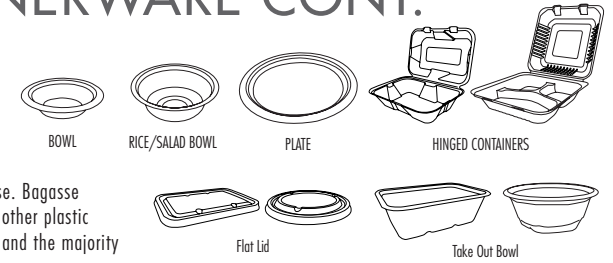

BAGASSE CONTAINERS & DINNERWARE CONT.

Material Eco-Friendly Compostable Sugarcane Fiber

Tableware Type Round Plate, Oval Plate, Bowl, Rice Bowl, Hinged Container, Round Take Out Bowl, Rectangular Take Out Bowl

Designs White, Natural, Clear

The Karat Earth® Bagasse products are eco-friendly, recyclable and made from a sustainable material — bagasse. Bagasse is made from the left over fibers from the sugar extraction process, and is a great alternative to Styrofoam or other plastic products. The products are durable, sturdy, and microwavable. They have a holding temperature up to 212° F and the majority are BPI certified.

ITEM#	DESCRIPTION	CASE DIMENSIONS				WEIGHT		PALLET CONFIGURATION			PACKAGING			UPC CODE
		LENGTH (INCHES)	WIDTH (INCHES)	HEIGHT (INCHES)	CASE CUBE (CU. FT)	GROSS WEIGHT (LBS)	NET WEIGHT (LBS)	CASES/ TIERS	TIERS/ PALLETS	PALLET CONFIG.	SLEEVES PER CASE	COUNT PER SLEEVE	CASE (PCS/ CASE)	
KE-BPRO9N-1CFF	9" Bagasse Plate, Round, 1-Compartment (Natural), PFAS Free	18.11	12.80	9.25	1.24	17.86	16.53	6	7	42	10	50	500	810098624121
KE-BPRO9N-3CFF	9" Bagasse Plate, Round, 3-Compartments (Natural), PFAS Free	18.11	11.81	9.25	1.14	17.86	16.53	6	7	42	10	50	500	810098624039
KE-BPR10N-1CFF	10" Bagasse Plate, Round, 1-Compartment (Natural), PFAS Free	20.87	13.39	10.63	1.72	23.81	22.05	6	7	42	10	50	500	810098624046
KE-BPR10N-3CFF	10" Bagasse Plate, Round, 3-Compartments (Natural), PFAS Free	20.87	13.39	10.63	1.72	24.91	23.15	7	6	42	10	50	500	810098624053
KE-BBR12-1C	12 oz. Compostable Bagasse Bowl - Round (White)	27.95	11.42	11.22	2.07	20.94	19.84	7	5	35	20	50	1,000	815812016220
KE-BBR12N-1C	12 oz. Bagasse Bowl, Round, 1-Compartment (Natural)	19.29	12.99	12.99	1.88	23.81	22.05	7	5	35	20	50	1,000	810009910244
KE-BBR24N	24 oz. Bagasse Bowl, Round (Natural)	19.69	16.54	8.46	1.59	27.56	25.35	6	8	48	10	50	500	810009919742
KE-BBR32N	32 oz. Bagasse Bowl, Round (Natural)	19.88	16.54	8.46	1.61	27.56	25.35	6	5	30	10	50	500	810009919759
KE-BBR40N	40 oz. Bagasse Bowl, Round (Natural)	23.82	16.54	8.46	1.93	35.71	33.07	5	6	30	10	50	500	810009919766
KE-BBW24	24 oz. Compostable Bagasse Bowl - Wide Rim (White)	20.08	17.13	8.86	1.76	22.05	19.84	6	7	42	10	50	500	814756029860
KE-BBW32	32 oz. Compostable Bagasse Bowl - Wide Rim (White)	19.69	17.13	9.06	1.77	31.79	25.36	6	5	30	10	50	500	814756029761
KE-BRB08	8 oz. Compostable Bagasse Rice/Salad Bowl - Round (White)	20.08	9.45	9.65	1.06	15.43	13.23	10	5	50	20	50	1,000	877183007191
KE-BRB12	12 oz. Compostable Bagasse Rice/Salad Bowl - Round (White)	27.95	11.41	11.22	2.07	20.94	19.84	8	6	48	20	50	1,000	877183007207
KE-BRB16	16 oz. Compostable Bagasse Rice/Salad Bowl - Round (White)	29.53	12.60	12.80	2.76	30.86	28.66	6	5	30	20	50	1,000	877183007214
KE-BRB32	32 oz. Compostable Bagasse Rice/Salad Bowl - Round (White)	20.08	14.37	14.76	2.46	28.66	26.46	7	4	28	10	50	500	877183007221
KE-BTB16N	16 oz Bagasse Take Out Bowl, Round (Natural)	18.90	13.00	13.00	1.85	18.74	17.64	7	5	35	4	125	500	810009916925
KE-BTB20N	20 oz Bagasse Take Out Bowl, Round (Natural)	19.29	13.00	13.00	1.89	19.84	18.74	6	5	30	4	125	500	810009916932
KE-BTB24N	24 oz Bagasse Take Out Bowl, Round (Natural)	18.90	12.99	13.19	1.87	20.94	19.84	6	5	30	4	125	500	810009916949
KE-BTC16N	16 oz Bagasse Take Out Container, Rectangular (Natural)	20.47	14.76	10.63	1.86	17.64	16.53	9	5	45	4	125	500	810009916963
KE-BTC20N	20 oz Bagasse Take Out Container, Rectangular (Natural)	21.65	14.76	10.63	1.97	19.84	18.74	6	6	36	4	125	500	810009916970