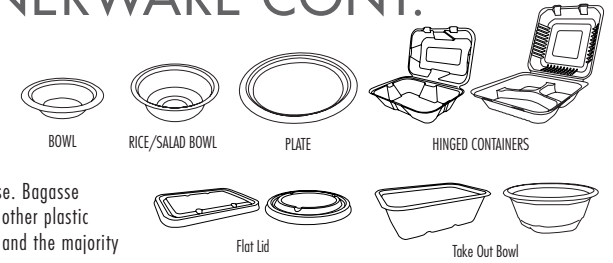

BAGASSE CONTAINERS & DINNERWARE CONT.

Material Eco-Friendly Compostable Sugarcane Fiber

Tableware Type Round Plate, Oval Plate, Bowl, Rice Bowl, Hinged Container, Round Take Out Bowl, Rectangular Take Out Bowl

Designs White, Natural, Clear

The Karat Earth® Bagasse products are eco-friendly, recyclable and made from a sustainable material — bagasse. Bagasse is made from the left over fibers from the sugar extraction process, and is a great alternative to Styrofoam or other plastic products. The products are durable, sturdy, and microwavable. They have a holding temperature up to 212° F and the majority are BPI certified.

ITEM#	DESCRIPTION	CASE DIMENSIONS				WEIGHT		PALLET CONFIGURATION			PACKAGING			UPC CODE
		LENGTH (INCHES)	WIDTH (INCHES)	HEIGHT (INCHES)	CASE CUBE (CU. FT)	GROSS WEIGHT (LBS)	NET WEIGHT (LBS)	CASES/ TIERS	TIERS/ PALLETS	PALLET CONFIG.	SLEEVES PER CASE	COUNT PER SLEEVE	CASE (PCS/ CASE)	
KE-BHC88N-1CFF	8" x 8" Bagasse Hinged Container, 1-Compartment (Natural)	17.72	15.16	8.27	1.29	18.08	16.75	6	7	42	4	50	200	810009918417
KE-BHC88N-3CFF	8" x 8" Bagasse Hinged Container, 3-Compartments (Natural)	17.72	15.16	8.27	1.29	18.08	16.75	6	9	54	4	50	200	810098621922
KE-BHC96N-1CFF	9" x 6" Bagasse Hinged Container, 1-Compartment (Natural)	16.34	12.60	9.45	1.13	17.86	16.53	9	6	54	4	50	200	810009918424
KE-BHC99N-1CFF	9" x 9" Bagasse Hinged Container, 1-Compartment (Natural)	18.90	14.57	9.45	1.51	20.06	18.52	6	7	42	4	50	200	810009918431
KE-BHC99N-3CFF	9" x 9" Bagasse Hinged Container, 3-Compartments (Natural)	18.90	12.60	9.45	1.30	20.06	18.52	6	7	42	4	50	200	810098624107
KE-BPO108-1C	10" x 8" Compostable Bagasse Plates, 1-Compartment - Oval (White)	15.75	10.43	15.55	1.48	20.94	19.84	6	7	42	10	50	500	815812016879
KE-BPO12510-1C	12.5" x 10" Compostable Bagasse Plates, 1-Compartment - Oval (White)	25.60	15.75	11.00	2.57	32.63	30.87	5	5	25	10	50	500	815812018071
KE-BPO108-1CFF	10" x 8" Compostable Bagasse Plates, 1-Compartment - Oval (White), PFAS Free	14.17	10.63	15.75	1.37	20.94	19.84	10	4	40	10	50	500	810098621939
KE-BPO12510-1CFF	12.5" x 10" Compostable Bagasse Plates, 1-Compartment - Oval (White), PFAS Free	16.54	12.99	20.28	2.52	34.17	33.07	9	3	27	10	50	500	810098621946
KE-BT108-5C	10" x 8" Compostable Bagasse Tray, 5-Compartments	18.11	10.83	17.32	1.97	26.46	24.25	8	5	40	4	125	500	814756020249
KE-BTCL01N	Bagasse Flat Lid for 16-24 oz Bagasse Take Out Container, Rectangular (Natural)	20.07	15.15	10.82	1.90	17.64	16.53	5	5	25	4	125	500	810009915898
KE-BTBL166N	Bagasse Flat Lid for 16-24 oz Bagasse Take Out Bowl, Round (Natural)	16.14	13.58	13.78	1.75	17.64	16.53	6	6	36	4	125	500	810009916956
FP-KDL204-PET	PET Dome Lid for 24-40 oz. Bagasse Bowl, Round (Clear)	17.29	14.15	17.29	2.45	9.92	7.71	6	4	24	4	50	200	810009918219
FP-KDL211-PET	PET Dome Lid for 24 oz Bagasse Bowl - Wide Rim (Clear)	17.70	11.00	17.70	1.99	10.1	8.6	8	5	40	4	50	200	814756029877
FP-KDL228-PET	PET Dome Lid for 9" Bagasse Plate (Clear)	19.29	19.29	16.95	3.65	13.98	9.57	4	16	64	4	50	200	877183007450