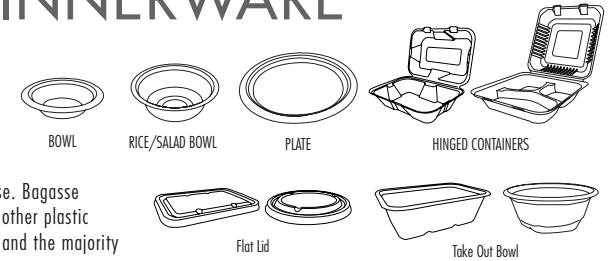

BAGASSE CONTAINERS & DINNERWARE

Material Eco-Friendly Compostable Sugarcane Fiber

Tableware Type Round Plate, Oval Plate, Bowl, Rice Bowl, Hinged Container, Round Take Out Bowl, Rectangular Take Out Bowl

Designs White, Natural, Clear

The Karat Earth® Bagasse products are eco-friendly, recyclable and made from a sustainable material — bagasse. Bagasse is made from the left over fibers from the sugar extraction process, and is a great alternative to Styrofoam or other plastic products. The products are durable, sturdy, and microwavable. They have a holding temperature up to 212° F and the majority are BPI certified.

ITEM#	DESCRIPTION	CASE DIMENSIONS				WEIGHT		PALLET CONFIGURATION			PACKAGING			UPC CODE
		LENGTH (INCHES)	WIDTH (INCHES)	HEIGHT (INCHES)	CASE CUBE (CU. FT)	GROSS WEIGHT (LBS)	NET WEIGHT (LBS)	CASES/ TIERS	TIERS/ PALLETS	PALLET CONFIG.	SLEEVES PER CASE	COUNT PER SLEEVE	CASE (PCS/ CASE)	
KE-BPRO6-1C	6" Compostable Bagasse Plates, 1-Compartment - Round (White)	12.99	12.60	12.99	1.23	16.53	15.43	12	6	72	20	50	1,000	815812016893
KE-BPRO7-1C	7" Compostable Bagasse Plates, 1-Compartment - Round (White)	14.96	14.96	14.96	1.94	18.74	17.64	9	5	45	20	50	1,000	815812016145
KE-BPRO9-1C	8" Compostable Bagasse Plates, 1-Compartment - Round (White)	14.00	10.00	19.00	1.54	18.30	16.54	7	6	42	10	50	500	815812016169
KE-BPRO9-3C	9" Compostable Bagasse Plates, 3-Compartments - Round (White)	18.90	13.58	9.84	1.46	16.53	15.43	6	7	42	10	50	500	815812016183
KE-BPR10-1C	10" Compostable Bagasse Plates, 1-Compartment - Round (White)	20.67	15.35	10.63	1.95	23.15	22.05	6	7	42	10	50	500	815812016206
KE-BPR10-3C	10" Compostable Bagasse Plates, 3-Compartments - Round (White)	21.26	14.45	11.00	1.96	23.81	22.05	6	7	42	10	50	500	815812018095
KE-BPRO6-1CFF	6" Compostable Bagasse Plates, 1-Compartment - Round (White), PFAS Free	12.60	12.01	12.60	1.10	14.77	13.23	9	5	45	20	50	1,000	810098621953
KE-BPRO7-1CFF	7" Compostable Bagasse Plates, 1-Compartment - Round (White), PFAS Free	14.17	11.02	14.17	1.28	20.06	18.74	9	5	45	20	50	1,000	810098621960
KE-BPRO9-1CFF	8" Compostable Bagasse Plates, 1-Compartment - Round (White), PFAS Free	18.11	12.80	9.25	1.24	17.86	16.53	6	7	42	10	50	500	810009918448
KE-BPRO9-3CFF	9" Compostable Bagasse Plates, 3-Compartments - Round (White), PFAS Free	18.11	11.81	9.25	1.14	17.86	16.53	6	7	42	10	50	500	810098621977
KE-BPR10-1CFF	10" Compostable Bagasse Plates, 1-Compartment - Round (White), PFAS Free	20.87	13.39	10.63	1.72	23.81	22.05	6	7	42	10	50	500	810009918455
KE-BPR10-3CFF	10" Compostable Bagasse Plates, 3-Compartments - Round (White), PFAS Free	20.87	13.39	10.63	1.72	24.91	23.15	6	7	42	10	50	500	810098621984
KE-BPRO6N-1C	6" Bagasse Plate, Round, 1-Compartment (Natural)	12.60	10.63	12.60	0.98	21.16	19.84	12	5	60	20	50	1,000	810009910312
KE-BPRO7N-1C	7" Bagasse Plate, Round, 1-Compartment (Natural)	14.17	11.42	14.17	1.33	20.06	18.74	9	5	45	20	50	1,000	810009910329
KE-BPRO9N-1C	9" Bagasse Plate, Round, 1-Compartment (Natural)	12.99	9.25	18.11	1.26	17.86	16.53	9	5	45	10	50	500	810009910336
KE-BPRO9N-3C	9" Bagasse Plate, Round, 3-Compartments (Natural)	12.60	9.25	18.11	1.22	17.86	16.53	12	3	36	10	50	500	810009910343
KE-BPR10N-1C	10" Bagasse Plate, Round, 1-Compartment (Natural)	20.67	11.81	10.63	1.5	23.81	22.05	7	7	49	10	50	500	810009910350
KE-BPR10N-3C	10" Bagasse Plate, Round, 3-Compartments (Natural)	20.70	12.60	10.60	1.6	24.91	23.15	7	7	49	10	50	500	810009910367
KE-BPRO6N-1CFF	6" Bagasse Plate, Round, 1-Compartment (Natural), PFAS Free	12.60	12.01	12.60	1.10	14.77	13.23	12	6	72	20	50	1,000	810098624114
KE-BPRO7N-1CFF	7" Bagasse Plate, Round, 1-Compartment (Natural), PFAS Free	14.17	11.02	14.17	1.28	20.06	18.74	12	4	48	20	50	1,000	810098624190