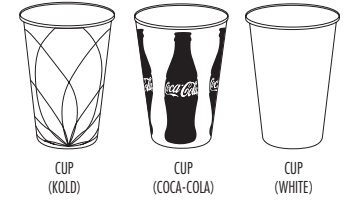

Our Karat<sup>®</sup> paper cold Cup are made from premium paper and are double poly lined to prevent leaking. Paper cold Cup are designed with a rolled rim for added strength. Karat paper cold Cup are widely used at the water cooler, break room and restaurants for water, iced tea, fountain drinks and slushes. Karat paper cold Cup are recyclable.