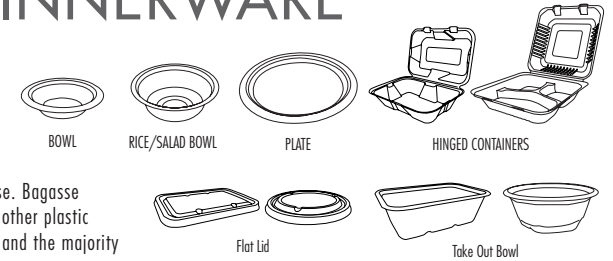

BAGASSE CONTAINERS & DINNERWARE

Material Eco-Friendly Compostable Sugarcane Fiber

Tableware Type Round Plate, Oval Plate, Bowl, Rice Bowl, Hinged Container, Round Take Out Bowl, Rectangular Take Out Bowl

Designs White, Natural, Clear

The Karat Earth® Bagasse products are eco-friendly, recyclable and made from a sustainable material — bagasse. Bagasse is made from the left over fibers from the sugar extraction process, and is a great alternative to Styrofoam or other plastic products. The products are durable, sturdy, and microwavable. They have a holding temperature up to 212° F and the majority are BPI certified.

ITEM#	DESCRIPTION	CASE DIMENSIONS				WEIGHT		PALLET CONFIGURATION			PACKAGING			UPC CODE
		LENGTH (INCHES)	WIDTH (INCHES)	HEIGHT (INCHES)	CASE CUBE (CU. FT)	GROSS WEIGHT (LBS)	NET WEIGHT (LBS)	CASES/ TIERS	TIERS/ PALLETS	PALLET CONFIG.	SLEEVES PER CASE	COUNT PER SLEEVE	CASE (PCS/ CASE)	
KE-BPRO6-1C	6" Compostable Bagasse Plates, 1-Compartment - Round (White)	12.99	12.60	12.99	1.23	16.53	15.43	12	6	72	20	50	1,000	815812016893
KE-BPRO7-1C	7" Compostable Bagasse Plates, 1-Compartment - Round (White)	14.96	14.96	14.96	1.94	18.74	17.64	9	5	45	20	50	1,000	815812016145
KE-BPRO9-1C	8" Compostable Bagasse Plates, 1-Compartment - Round (White)	14.00	10.00	19.00	1.54	18.30	16.54	7	6	42	10	50	500	815812016169
KE-BPRO9-3C	9" Compostable Bagasse Plates, 3-Compartments - Round (White)	18.90	13.58	9.84	1.46	16.53	15.43	6	7	42	10	50	500	815812016183
KE-BPR10-1C	10" Compostable Bagasse Plates, 1-Compartment - Round (White)	20.67	15.35	10.63	1.95	23.15	22.05	6	7	42	10	50	500	815812016206
KE-BPR10-3C	10" Compostable Bagasse Plates, 3-Compartments - Round (White)	21.26	14.45	11.00	1.96	23.81	22.05	6	7	42	10	50	500	815812018095
KE-BPRO6-1CFF	6" Compostable Bagasse Plates, 1-Compartment - Round (White), PFAS Free	12.60	12.01	12.60	1.10	14.77	13.23	9	5	45	20	50	1,000	810098621953
KE-BPRO7-1CFF	7" Compostable Bagasse Plates, 1-Compartment - Round (White), PFAS Free	14.17	11.02	14.17	1.28	20.06	18.74	9	5	45	20	50	1,000	810098621960
KE-BPRO9-1CFF	8" Compostable Bagasse Plates, 1-Compartment - Round (White), PFAS Free	18.11	12.80	9.25	1.24	17.86	16.53	6	7	42	10	50	500	810009918448
KE-BPRO9-3CFF	9" Compostable Bagasse Plates, 3-Compartments - Round (White), PFAS Free	18.11	11.81	9.25	1.14	17.86	16.53	6	7	42	10	50	500	810098621977
KE-BPR10-1CFF	10" Compostable Bagasse Plates, 1-Compartment - Round (White), PFAS Free	20.87	13.39	10.63	1.72	23.81	22.05	6	7	42	10	50	500	810009918455
KE-BPR10-3CFF	10" Compostable Bagasse Plates, 3-Compartments - Round (White), PFAS Free	20.87	13.39	10.63	1.72	24.91	23.15	6	7	42	10	50	500	810098621984
KE-BPRO6N-1C	6" Bagasse Plate, Round, 1-Compartment (Natural)	12.60	10.63	12.60	0.98	21.16	19.84	12	5	60	20	50	1,000	810009910312
KE-BPRO7N-1C	7" Bagasse Plate, Round, 1-Compartment (Natural)	14.17	11.42	14.17	1.33	20.06	18.74	9	5	45	20	50	1,000	810009910329
KE-BPRO9N-1C	9" Bagasse Plate, Round, 1-Compartment (Natural)	12.99	9.25	18.11	1.26	17.86	16.53	9	5	45	10	50	500	810009910336
KE-BPRO9N-3C	9" Bagasse Plate, Round, 3-Compartments (Natural)	12.60	9.25	18.11	1.22	17.86	16.53	12	3	36	10	50	500	810009910343
KE-BPR10N-1C	10" Bagasse Plate, Round, 1-Compartment (Natural)	20.67	11.81	10.63	1.5	23.81	22.05	7	7	49	10	50	500	810009910350
KE-BPR10N-3C	10" Bagasse Plate, Round, 3-Compartments (Natural)	20.70	12.60	10.60	1.6	24.91	23.15	7	7	49	10	50	500	810009910367
KE-BBR12-1C	12 oz. Compostable Bagasse Bowl - Round (White)	27.95	11.42	11.22	2.07	20.94	19.84	7	5	35	20	50	1,000	815812016220
KE-BBR12N-1C	12 oz. Bagasse Bowl, Round, 1-Compartment (Natural)	19.29	12.99	12.99	1.88	23.81	22.05	7	5	35	20	50	1,000	810009910244