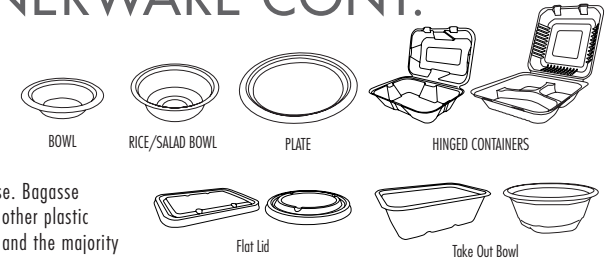

BAGASSE CONTAINERS & DINNERWARE CONT.

Material Eco-Friendly Compostable Sugarcane Fiber

Tableware Type Round Plate, Oval Plate, Bowl, Rice Bowl, Hinged Container, Round Take Out Bowl, Rectangular Take Out Bowl

Designs White, Natural, Clear

The Karat Earth® Bagasse products are eco-friendly, recyclable and made from a sustainable material — bagasse. Bagasse is made from the left over fibers from the sugar extraction process, and is a great alternative to Styrofoam or other plastic products. The products are durable, sturdy, and microwavable. They have a holding temperature up to 212° F and the majority are BPI certified.

ITEM#	DESCRIPTION	CASE DIMENSIONS				WEIGHT		PALLET CONFIGURATION			PACKAGING			UPC CODE
		LENGTH (INCHES)	WIDTH (INCHES)	HEIGHT (INCHES)	CASE CUBE (CU. FT)	GROSS WEIGHT (LBS)	NET WEIGHT (LBS)	CASES/ TIERS	TIERS/ PALLETS	PALLET CONFIG.	SLEEVES PER CASE	COUNT PER SLEEVE	CASE (PCS/ CASE)	
KE-BHC88-1CFF	8" x 8" Compostable Bagasse Containers, 1-Compartment (White), PFAS Free	17.72	15.16	8.27	1.29	18.08	16.75	6	7	42	4	50	200	810009918417
KE-BHC88-3CFF	8" x 8" Compostable Bagasse Containers, 3-Compartments (White), PFAS Free	17.72	15.16	8.27	1.29	18.08	16.75	6	9	54	4	50	200	810098621922
KE-BHC96-1CFF	9" x 6" Compostable Bagasse Containers, 1-Compartment (White), PFAS Free	16.34	12.60	9.45	1.13	17.86	16.53	9	6	54	4	50	200	810009918424
KE-BHC99-1C	9" x 9" Compostable Bagasse Containers, 1-Compartment (White)	19.10	14.50	10.00	1.60	20.29	18.52	6	7	42	4	50	200	815812016282
KE-BHC99-3C	9" x 9" Compostable Bagasse Containers, 3-Compartments (White)	19.00	14.38	10.00	1.58	20.29	18.52	6	7	42	4	50	200	815812016305
KE-BHC66N-1C	6" x 6" Bagasse Hinged Container, 1-Compartment (Natural)	19.49	12.60	12.40	1.76	25.35	23.15	7	5	35	10	50	500	810009910251
KE-BHC88N-1C	8" x 8" Bagasse Hinged Container, 1-Compartment (Natural)	17.72	15.40	8.27	1.31	18.08	16.75	6	6	36	4	50	200	810009910268
KE-BHC88N-3C	8" x 8" Bagasse Hinged Container, 3-Compartments (Natural)	17.72	14.96	8.27	1.27	18.08	16.75	6	6	36	4	50	200	810009910275
KE-BHC96N-1C	9" x 6" Bagasse Hinged Container, 1-Compartment (Natural)	14.57	12.60	9.45	1	17.86	16.53	9	7	63	4	50	200	810009910282
KE-BHC99N-1C	9" x 9" Bagasse Hinged Container, 1-Compartment (Natural)	18.90	14.57	9.45	1.51	20.06	18.52	6	6	36	4	50	200	810009910299
KE-BHC99N-3C	9" x 9" Bagasse Hinged Container, 3-Compartments (Natural)	18.90	14.57	9.45	1.51	20.06	18.52	6	6	36	4	50	200	810009910305
KE-BPO108-1C	10" x 8" Compostable Bagasse Plates, 1-Compartment - Oval (White)	15.75	10.43	15.55	1.48	20.94	19.84	6	7	42	10	50	500	815812016879
KE-BPO12510-1C	12.5" x 10" Compostable Bagasse Plates, 1-Compartment - Oval (White)	25.60	15.75	11.00	2.57	32.63	30.87	5	5	25	10	50	500	815812018071
KE-BPO108-1CFF	10" x 8" Compostable Bagasse Plates, 1-Compartment - Oval (White), PFAS Free	14.17	10.63	15.75	1.37	20.94	19.84	10	4	40	10	50	500	810098621939
KE-BPO12510-1CFF	12.5" x 10" Compostable Bagasse Plates, 1-Compartment - Oval (White), PFAS Free	16.54	12.99	20.28	2.52	34.17	33.07	9	3	27	10	50	500	810098621946
KE-BT108-5C	10" x 8" Compostable Bagasse Tray, 5-Compartments	18.11	10.83	17.32	1.97	26.46	24.25	8	5	40	4	125	500	814756020249
KE-BTCL01N	Bagasse Flat Lid for 16-24 oz Bagasse Take Out Container, Rectangular (Natural)	20.07	15.15	10.82	1.90	17.64	16.53	5	5	25	4	125	500	810009915898
KE-BTBL166N	Bagasse Flat Lid for 16-24 oz Bagasse Take Out Bowl, Round (Natural)	16.14	13.58	13.78	1.75	17.64	16.53	6	6	36	4	125	500	810009916956
FP-KDL204-PET	PET Dome Lid for 24-40 oz. Bagasse Bowl, Round (Clear)	17.29	14.15	17.29	2.45	9.92	7.71	6	4	24	4	50	200	810009918219
FP-KDL211-PET	PET Dome Lid for 24 oz Bagasse Bowl - Wide Rim (Clear)	17.70	11.00	17.70	1.99	10.1	8.6	8	5	40	4	50	200	814756029877