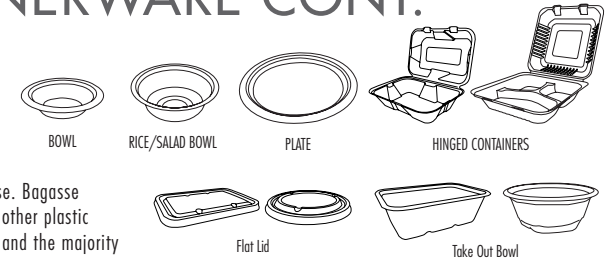

ITEM#	DESCRIPTION	CASE DIMENSIONS				WEIGHT		PALLET CONFIGURATION			PACKAGING			UPC CODE
		LENGTH (INCHES)	WIDTH (INCHES)	HEIGHT (INCHES)	CASE CUBE (CU. FT)	GROSS WEIGHT (LBS)	NET WEIGHT (LBS)	CASES/ TIERS	TIERS/ PALLETS	PALLET CONFIG.	SLEEVES PER CASE	COUNT PER SLEEVE	CASE (PCS/ CASE)	
FP-KDL228-PET	PET Dome Lid for 9" Bagasse Plate (Clear)	19.29	19.29	16.95	3.65	13.98	9.57	4	16	64	4	50	200	877183007450