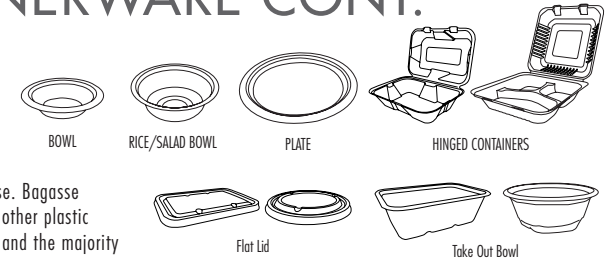

BAGASSE CONTAINERS & DINNERWARE CONT.

Material Eco-Friendly Compostable Sugarcane Fiber

Tableware Type Round Plate, Oval Plate, Bowl, Rice Bowl, Hinged Container, Round Take Out Bowl, Rectangular Take Out Bowl

Designs White, Natural, Clear

The Karat Earth® Bagasse products are eco-friendly, recyclable and made from a sustainable material — bagasse. Bagasse is made from the left over fibers from the sugar extraction process, and is a great alternative to Styrofoam or other plastic products. The products are durable, sturdy, and microwavable. They have a holding temperature up to 212° F and the majority are BPI certified.

ITEM#	DESCRIPTION	CASE DIMENSIONS				WEIGHT		PALLET CONFIGURATION			PACKAGING			UPC CODE
		LENGTH (INCHES)	WIDTH (INCHES)	HEIGHT (INCHES)	CASE CUBE (CU. FT)	GROSS WEIGHT (LBS)	NET WEIGHT (LBS)	CASES/ TIERS	TIERS/ PALLETS	PALLET CONFIG.	SLEEVES PER CASE	COUNT PER SLEEVE	CASE (PCS/ CASE)	
KE-BBR24N	24 oz. Bagasse Bowl, Round (Natural)	19.69	16.54	8.46	1.59	27.56	25.35	6	8	48	10	50	500	810009919742
KE-BBR32N	32 oz. Bagasse Bowl, Round (Natural)	19.88	16.54	8.46	1.61	27.56	25.35	6	5	30	10	50	500	810009919759
KE-BBR40N	40 oz. Bagasse Bowl, Round (Natural)	23.82	16.54	8.46	1.93	35.71	33.07	5	6	30	10	50	500	810009919766
KE-BBW24	24 oz. Compostable Bagasse Bowl - Wide Rim (White)	20.08	17.13	8.86	1.76	22.05	19.84	6	7	42	10	50	500	814756029860
KE-BBW32	32 oz. Compostable Bagasse Bowl - Wide Rim (White)	19.69	17.13	9.06	1.77	31.79	25.36	6	5	30	10	50	500	814756029761
KE-BRB08	8 oz. Compostable Bagasse Rice/Salad Bowl - Round (White)	20.08	9.45	9.65	1.06	15.43	13.23	10	5	50	20	50	1,000	877183007191
KE-BRB12	12 oz. Compostable Bagasse Rice/Salad Bowl - Round (White)	27.95	11.41	11.22	2.07	20.94	19.84	8	6	48	20	50	1,000	877183007207
KE-BRB16	16 oz. Compostable Bagasse Rice/Salad Bowl - Round (White)	29.53	12.60	12.80	2.76	30.86	28.66	6	5	30	20	50	1,000	877183007214
KE-BRB32	32 oz. Compostable Bagasse Rice/Salad Bowl - Round (White)	20.08	14.37	14.76	2.46	28.66	26.46	7	4	28	10	50	500	877183007221
KE-BTB16N	16 oz Bagasse Take Out Bowl, Round (Natural)	18.90	13.00	13.00	1.85	18.74	17.64	7	5	35	4	125	500	810009916925
KE-BTB20N	20 oz Bagasse Take Out Bowl, Round (Natural)	19.29	13.00	13.00	1.89	19.84	18.74	6	5	30	4	125	500	810009916932
KE-BTB24N	24 oz Bagasse Take Out Bowl, Round (Natural)	18.90	12.99	13.19	1.87	20.94	19.84	6	5	30	4	125	500	810009916949
KE-BTC16N	16 oz Bagasse Take Out Container, Rectangular (Natural)	20.47	14.76	10.63	1.86	17.64	16.53	9	5	45	4	125	500	810009916963
KE-BTC20N	20 oz Bagasse Take Out Container, Rectangular (Natural)	21.65	14.76	10.63	1.97	19.84	18.74	6	6	36	4	125	500	810009916970
KE-BTC24N	24 oz Bagasse Take Out Container, Rectangular (Natural)	22.05	14.76	10.63	2.00	20.94	19.84	5	5	25	4	125	500	810009916987
KE-BHC66-1C	6" x 6" Compostable Bagasse Containers, 1-Compartment (White)	18.90	13.39	12.99	1.90	22.71	20.95	7	6	42	10	50	500	815812016916
KE-BHC88-1C	8" x 8" Compostable Bagasse Containers, 1-Compartment (White)	20.47	17.13	8.66	1.76	16.98	15.87	6	8	48	4	50	200	815812016930
KE-BHC88-3C	8" x 8" Compostable Bagasse Containers, 3-Compartments (White)	17.50	14.96	8.86	1.34	18.52	16.76	6	8	48	4	50	200	815812016954
KE-BHC96-1C	9" x 6" Compostable Bagasse Containers, 1-Compartment (White)	14.96	12.60	9.65	1.05	14.99	13.23	9	8	72	4	50	200	815812016268
KE-BHC66-1CFF	6" x 6" Compostable Bagasse Containers, 1-Compartment (White), PFAS Free	18.90	12.60	12.20	1.68	25.35	23.15	6	5	30	10	50	500	810009918400